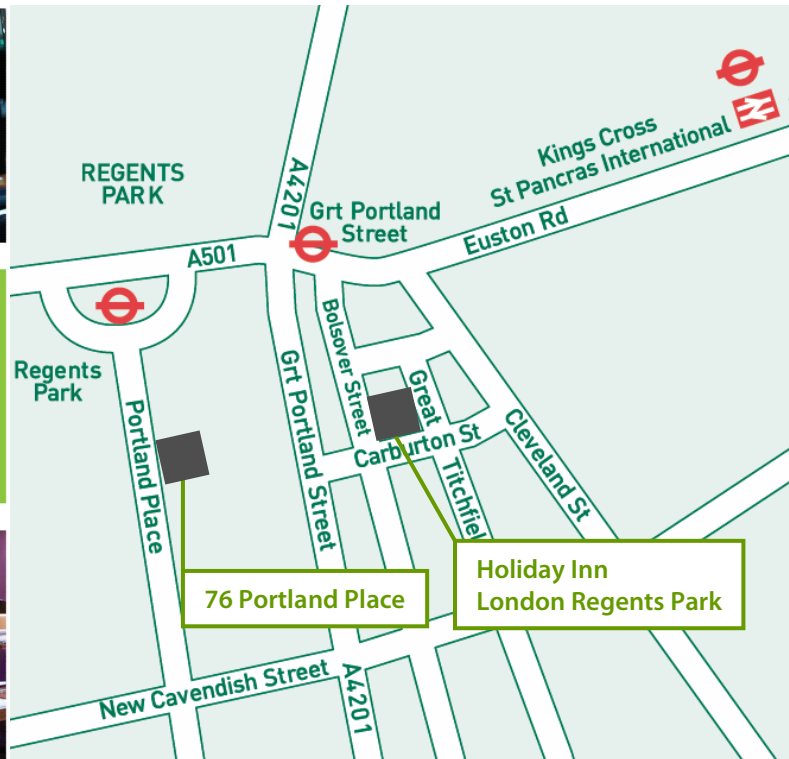

76 PORTLAND PLACE

Discounted Rates for **76 Portland Place** at
HOLIDAY INN LONDON REGENTS PARK

STANDARD ROOM

£ 150.00 Bed & Breakfast (ex VAT)

EXECUTIVE ROOM

£ 185.00 Bed & Breakfast (ex VAT)

The Hotel is located just **2 minutes walking distance** from 76 Portland Place – close to **Great Portland Street** Tube Station. Both Kings Cross and Euston station are within 2 miles of the hotel. Hotel guests receive **25% discount** on the **NCP car park**, which is located underneath the hotel.

Our contemporary junction restaurant with seasonal offers has great dinner deals for 76 Portland Place guests – **starting from £14 per person for 2 courses.**

To book please call 0871 942 9111, quoting the ID **"954289094"** or use the direct link on the 76 Portland Place website.

Holiday Inn
London Regents Park
Carburton Street
London W1W 5EE

Holiday Inn